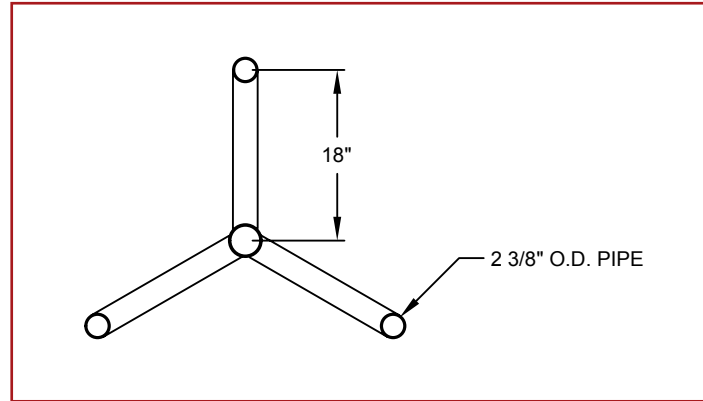

3 Light @ 120 Deg. Bullhorn - Type K

APPROVED