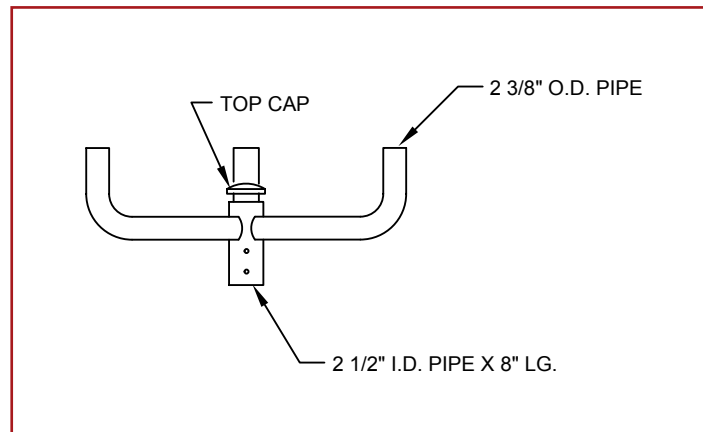

3 Light @ 120 Deg. Bullhorn - Type K

APPROVED